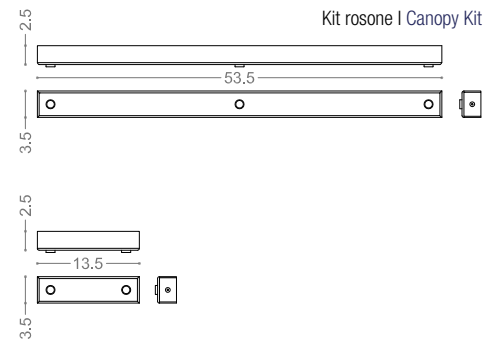

Kit rosone | Canopy Kit

Flute Micro 3W collegamento in parallelo
Flute Micro 3W parallel connection

Alimentatore a bordo incluso
Built in driver included